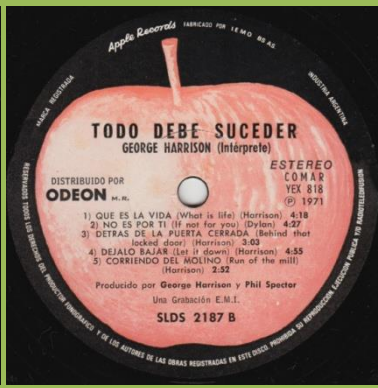

**APPLE 34-6011 – WONDERWALL MUSIC BY GEORGE HARRISON [fold-down mono]**

Insert

Promo

**APPLE 44-6011 – WONDERWALL MUSIC BY GEORGE HARRISON**

Insert

Green/brown labels

Light green labels

**APPLE 6011 – WONDERWALL MUSIC BY GEORGE HARRISON**

**APPLE 9130 – WONDERWALL MUSIC BY GEORGE HARRISON**

**APPLE 6268 – ELECTRONIC SOUND**

Promo

**APPLE LDS 2187/89 ALL THINGS MUST PASS [3-LP box] [fold-down mono]**

GEORGE HARRISON TODO DEBE SUCEDER APPLE SLDS 2187/89

Release number on box spine:  
SLDS 2187/89

poster

Inner sleeves without lyrics

Promo

**APPLE SLDS 2187/89 ALL THINGS MUST PASS [3-LP box]**

GEORGE HARRISON TODO DEBE SUCEDER APPLE SLDS 2187/89

Box spine poster Inner sleeves without lyrics, or blank inners

APPLE 9134/36 – ALL THINGS MUST PASS [3-LP box]

GEORGE HARRISON TODO DEBE SUCEDER APPLE 9134/36

White sticker with release number on box spine

**APPLE 12.315 - THE CONCERT FOR BANGLA DESH [3-LP]**

Triple gatefold cover