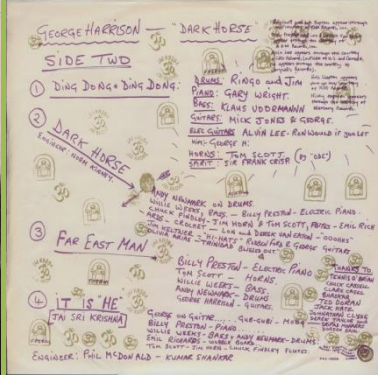

APPLE 9149 – LIVING IN THE MATERIAL WORLD

Sticker with release number on cover

APPLE 5075 – LIVING IN THE MATERIAL WORLD

Fame edition

Promo

APPLE 8140 – DARK HORSE

Side opening inner sleeve

APPLE 9148 – DARK HORSE

Release number on cover 8140

Side opening inner sleeve

APPLE 9104 – EXTRA TEXTURE

Non die-cut cover

Side opening inner sleeve

Promo