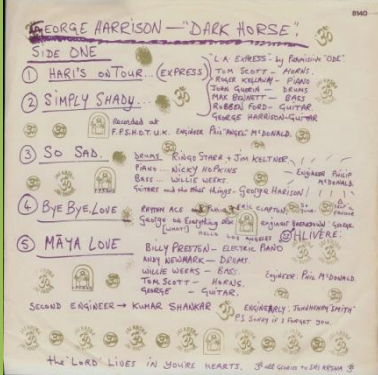

**APPLE 34-6011 – WONDERWALL MUSIC BY GEORGE HARRISON [fold-down mono]**

Insert

Promo

**APPLE 44-6011 – WONDERWALL MUSIC BY GEORGE HARRISON**

Insert

Green/brown labels

Light green labels

**APPLE 6011 – WONDERWALL MUSIC BY GEORGE HARRISON**

Apple Records FABRICADO POR EMI ODEON S.A.T.C. BS 45  
DAME AMOR (DAME PAZ SOBRE LA TIERRA) (Give me love) (Give me peace on earth) - 1) DAME DE LAS DEMANDAS (See me, see you later) - 2) LA LUZ QUE ILUMINA EL MUNDO (The light that has lighted the world) - 3) NO ME DEJES ESPERAR MUCHO TIEMPO (Don't let me wait too long) - 4) QUIEN PUEDE VERLO (Who can see it) - 5) VIVIENDO EN EL MUNDO MATERIAL (Living in the material world)  
YVES ROBERTO  
LA LUZ QUE ILUMINA EL MUNDO  
DAME AMOR (DAME PAZ SOBRE LA TIERRA)  
DAME DE LAS DEMANDAS  
NO ME DEJES ESPERAR MUCHO TIEMPO  
QUIEN PUEDE VERLO  
VIVIENDO EN EL MUNDO MATERIAL  
E.M.I. 64031 B

APPLE 9149 – LIVING IN THE MATERIAL WORLD

Sticker with release number on cover

APPLE 5075 – LIVING IN THE MATERIAL WORLD

Fame edition

Promo

APPLE 8140 – DARK HORSE

Side opening inner sleeve

APPLE 9148 – DARK HORSE

Release number on cover 8140

Side opening inner sleeve

APPLE 9104 – EXTRA TEXTURE

Non die-cut cover

Side opening inner sleeve

Promo