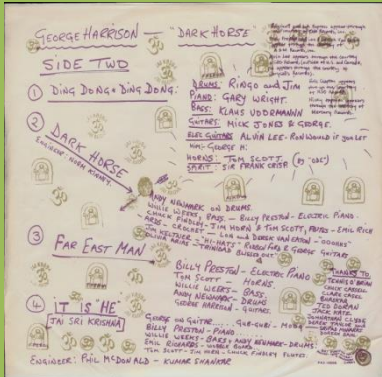

APPLE 9149 – LIVING IN THE MATERIAL WORLD

Sticker with release number on cover

APPLE 5075 – LIVING IN THE MATERIAL WORLD

Fame edition

Promo

APPLE 8140 – DARK HORSE

Side opening inner sleeve

APPLE 9148 – DARK HORSE

Release number on cover 8140

Side opening inner sleeve

APPLE 9104 – EXTRA TEXTURE

Non die-cut cover

Side opening inner sleeve

Promo