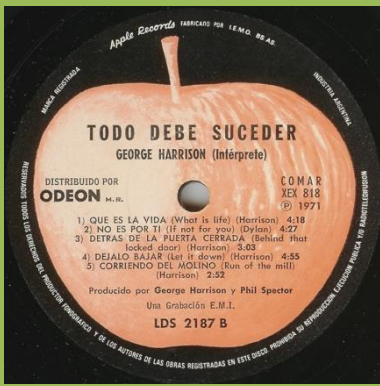

**APPLE 34-6011 – WONDERWALL MUSIC BY GEORGE HARRISON [fold-down mono]**

Insert

Promo

**APPLE 44-6011 – WONDERWALL MUSIC BY GEORGE HARRISON**

Insert

Green/brown labels

Light green labels

**APPLE 6011 – WONDERWALL MUSIC BY GEORGE HARRISON**

**APPLE 9130 – WONDERWALL MUSIC BY GEORGE HARRISON**

**APPLE 6268 – ELECTRONIC SOUND**

Promo

**APPLE LDS 2187/89 ALL THINGS MUST PASS [3-LP box] [fold-down mono]**

GEORGE HARRISON TODO DEBE SUCEDER APPLE SLDS 2187/89

Release number on box spine:  
SLDS 2187/89

poster

Inner sleeves without lyrics

Promo

**APPLE SLDS 2187/89 ALL THINGS MUST PASS [3-LP box]**

GEORGE HARRISON TODO DEBE SUCEDER APPLE SLDS 2187/89

Box spine poster Inner sleeves without lyrics, or blank inners

APPLE 9134/36 – ALL THINGS MUST PASS [3-LP box]

GEORGE HARRISON TODO DEBE SUCEDER APPLE 9134/36

White sticker with release number on box spine

**APPLE 12.315 - THE CONCERT FOR BANGLA DESH [3-LP]**

Triple gatefold cover