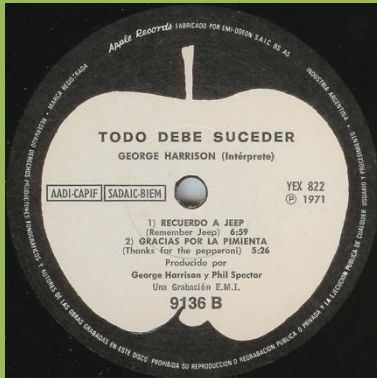

**APPLE 34-6011 – WONDERWALL MUSIC BY GEORGE HARRISON [fold-down mono]**

Insert

Promo

**APPLE 44-6011 – WONDERWALL MUSIC BY GEORGE HARRISON**

Insert

Green/brown labels

Light green labels

**APPLE 6011 – WONDERWALL MUSIC BY GEORGE HARRISON**

**APPLE 9130 – WONDERWALL MUSIC BY GEORGE HARRISON**

**APPLE 6268 – ELECTRONIC SOUND**

Promo

**APPLE LDS 2187/89 ALL THINGS MUST PASS [3-LP box] [fold-down mono]**

GEORGE HARRISON TODO DEBE SUCEDER APPLE SLDS 2187/89

Release number on box spine:  
SLDS 2187/89

poster

Inner sleeves without lyrics

Promo

**APPLE SLDS 2187/89 ALL THINGS MUST PASS [3-LP box]**

GEORGE HARRISON TODO DEBE SUCEDER APPLE SLDS 2187/89

Box spine poster Inner sleeves without lyrics, or blank inners

APPLE 9134/36 – ALL THINGS MUST PASS [3-LP box]

GEORGE HARRISON TODO DEBE SUCEDER APPLE 9134/36

White sticker with release number on box spine

**APPLE 12.315 - THE CONCERT FOR BANGLA DESH [3-LP]**

Triple gatefold cover