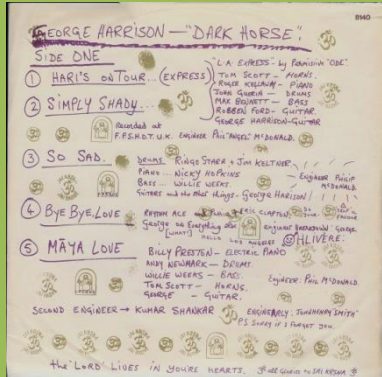

**APPLE 34-6011 – WONDERWALL MUSIC BY GEORGE HARRISON [fold-down mono]**

Insert

Promo

**APPLE 44-6011 – WONDERWALL MUSIC BY GEORGE HARRISON**

Insert

Green/brown labels

Light green labels

**APPLE 6011 – WONDERWALL MUSIC BY GEORGE HARRISON**

APPLE 9149 – LIVING IN THE MATERIAL WORLD

Sticker with release number on cover

APPLE 5075 – LIVING IN THE MATERIAL WORLD

Fame edition

Promo

APPLE 8140 – DARK HORSE

Side opening inner sleeve

APPLE 9148 – DARK HORSE

Release number on cover 8140

Side opening inner sleeve

APPLE 9104 – EXTRA TEXTURE

Non die-cut cover

Side opening inner sleeve

Promo