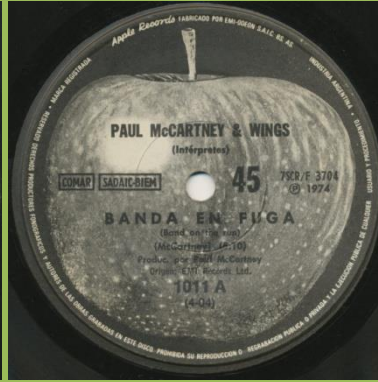

@ 1973 removed over Industria Argentina print

Blue Apple labels

APPLE 1103 - LIVE AND LET DIE / I LIE AROUND

**APPLE P.M.C. 1006 - LIVE AND LET DIE / I LIE AROUND**

**APPLE 1908 - HELEN WHEELS / COUNTRY DREAMER**

**Promo**

Green labels

Thick white straight stalk

Thick white bent stalk

Thick white bent stalk

Thick white straight stalk

Thick white straight stalk

Thick white straight stalk

Thin grey stalk

APPLE 1952 - JET / LET ME ROLL IT

Promo

Green Apple labels

B&W Apple labels

APPLE 1011 - BAND ON THE RUN / NINETEEN HUNDRED AND EIGHTY FIVE

Promo

Green Apple labels

Grey Apple labels

White Apple labels

APPLE 1063 - JUNIOR'S FARM / SALLY G

Promo