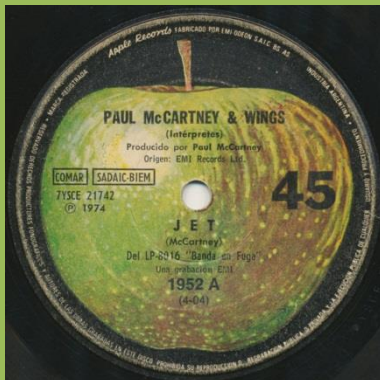

@ 1973 removed over Industria Argentina print

Blue Apple labels

APPLE 1103 - LIVE AND LET DIE / I LIE AROUND

**APPLE P.M.C. 1006 - LIVE AND LET DIE / I LIE AROUND**

**APPLE 1908 - HELEN WHEELS / COUNTRY DREAMER**

**Promo**

Green labels

Thick white straight stalk

Thick white bent stalk

Thick white bent stalk

Thick white straight stalk

Thick white straight stalk

Thick white straight stalk

Thin grey stalk

APPLE 1952 - JET / LET ME ROLL IT

Promo

Green Apple labels

B&W Apple labels

APPLE 1011 - BAND ON THE RUN / NINETEEN HUNDRED AND EIGHTY FIVE

Promo

Green Apple labels

Grey Apple labels

White Apple labels

APPLE 1063 - JUNIOR'S FARM / SALLY G

Promo