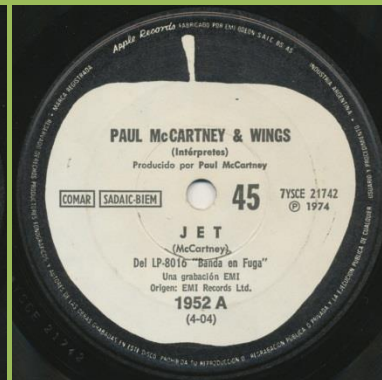

@ 1973 removed over Industria Argentina print

Blue Apple labels

APPLE 1103 - LIVE AND LET DIE / I LIE AROUND

**APPLE P.M.C. 1006 - LIVE AND LET DIE / I LIE AROUND**

**APPLE 1908 - HELEN WHEELS / COUNTRY DREAMER**

**Promo**

Green labels

Thick white straight stalk

Thick white bent stalk

Thick white bent stalk

Thick white straight stalk

Thick white straight stalk

Thick white straight stalk

Thin grey stalk

APPLE 1952 - JET / LET ME ROLL IT

Promo

Green Apple labels

B&W Apple labels

APPLE 1011 - BAND ON THE RUN / NINETEEN HUNDRED AND EIGHTY FIVE

Promo

Green Apple labels

Grey Apple labels

White Apple labels

APPLE 1063 - JUNIOR'S FARM / SALLY G

Promo