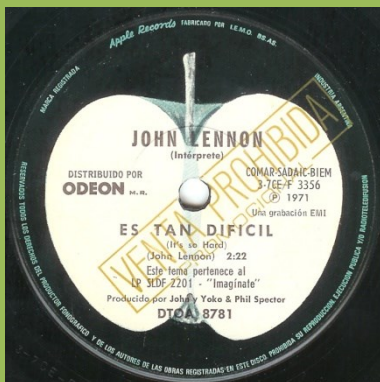

The non-Picture sleeved singles came in company sleeves. Very early singles may have come with 'Odeon Pops' covers, 1960s and early 1970s singles came with generic Apple cover and later singles came with generic EMI sleeves (2 paper types, 1 plastic).

APPLE 1148 - GIVE PEACE A CHANCE / REMEMBER LOVE

Promo

Small EMI logo

Big EMI logo

APPLE 1190 - COLD TURKEY / DON'T WORRY KYOKO

Promo

APPLE DTOA 8557 - INSTANT KARMA / WHO HAS SEEN THE WIND?

Promo

APPLE DTOA 8687 - MOTHER / WHY?

Promo

Brown and Green Apple labels

Green Apple labels

APPLE 0039 - MOTHER / WHY?

APPLE DTON 8702 - POWER TO THE PEOPLE / OPEN YOUR BOX

Promo

Brown and Green Apple labels

Green Apple labels

APPLE DTOA 8781 - IMAGINE / IT'S SO HARD

Promo

APPLE 1781 - IMAGINE / IT'S SO HARD

APPLE 0044 - IMAGINE / IT'S SO HARD

APPLE 1564 - HAPPY XMAS (WAR IS OVER) / LISTEN, THE SNOW IS FALLING