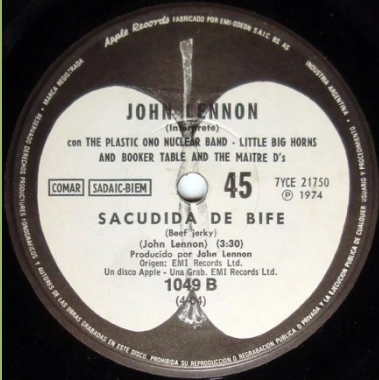

Green Apple labels

APPLE DTOA 8781 - IMAGINE / IT'S SO HARD

Promo

APPLE 1781 - IMAGINE / IT'S SO HARD

APPLE 0044 - IMAGINE / IT'S SO HARD

APPLE 1564 - HAPPY XMAS (WAR IS OVER) / LISTEN, THE SNOW IS FALLING

Promo

APPLE 15033 - WOMAN IS THE NIGGER OF THE WORLD / SISTERS, O SISTERS Promo

Promo

APPLE 1909 - MIND GAMES / MEAT CITY

Promo

Green Apple labels

White Apple labels, grey stems

White Apple labels, white stems

APPLE 1049 - WHATEVER GETS YOU THRU' THE NIGHT / BEEF JERKY

Promo

B&W Apple labels

Green and Brown Apple labels

White Apple labels

APPLE 1082 - No. 9 DREAM / WHAT YOU GOT Promo

Promo

APPLE 1167 - STAND BY ME / MOVE OVER MS. L.

Promo

Green and Brown Apple labels

White Apple labels

APPLE 1266 - BE-BOP-A-LULA / YA YA

Promo

White Apple labels

Green Apple labels