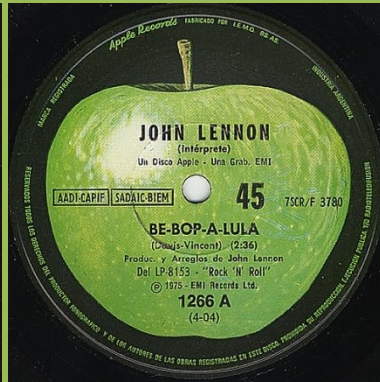

The non-Picture sleeved singles came in company sleeves. Very early singles may have come with 'Odeon Pops' covers, 1960s and early 1970s singles came with generic Apple cover and later singles came with generic EMI sleeves (2 paper types, 1 plastic).

Promo

APPLE 15033 - WOMAN IS THE NIGGER OF THE WORLD / SISTERS, O SISTERS Promo

Promo

APPLE 1909 - MIND GAMES / MEAT CITY

Promo

Green Apple labels

White Apple labels, grey stems

White Apple labels, white stems

APPLE 1049 - WHATEVER GETS YOU THRU' THE NIGHT / BEEF JERKY

Promo

B&W Apple labels

Green and Brown Apple labels

White Apple labels

APPLE 1082 - No. 9 DREAM / WHAT YOU GOT Promo

Promo

APPLE 1167 - STAND BY ME / MOVE OVER MS. L.

Promo

Green and Brown Apple labels

White Apple labels

APPLE 1266 - BE-BOP-A-LULA / YA YA

Promo

White Apple labels

Green Apple labels