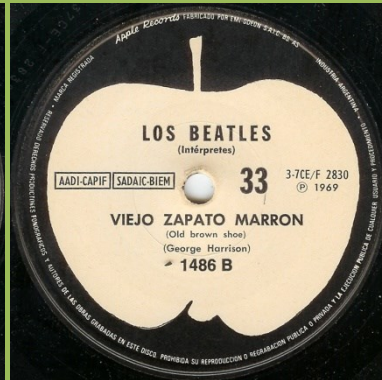

APPLE 1486 - THE BALLAD OF JOHN AND YOKO / OLD BROWN SHOE