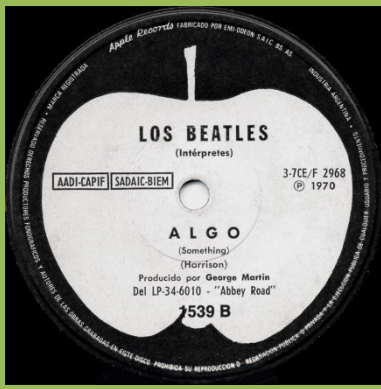

Light green Apple, light stems, LA starts under D in ODEON, no core print (B)

Light green Apple, light stems, LA starts before O in ODEON, no core print (B)

APPLE 0031 - THE BALLAD OF JOHN AND YOKO / OLD BROWN SHOE

APPLE 1486 - THE BALLAD OF JOHN AND YOKO / OLD BROWN SHOE

APPLE DTOA 8498 - BIRTHDAY / HONEY PIE

Promo

APPLE DTOA 8539 - COME TOGETHER / SOMETHING

Promo

Small spacing between Odeon and Vengan

Large spacing between Odeon and Vengan

APPLE 1539 - COME TOGETHER / SOMETHING

©1970 print over subfix

@1970 print under subfix

APPLE 0032 - COME TOGETHER / SOMETHING

APPLE DTOA 8556 - LET IT BE / YOU KNOW MY NAME (LOOK UP THE NUMBER)

Promo

Brown/green labels,
Space over Odeon

Brown/green labels,
No space over Odeon, unsliced Apple

Brown/green labels,
No space over Odeon, sliced Apple

Green labels

APPLE 1556 - LET IT BE / YOU KNOW MY NAME (LOOK UP THE NUMBER)

Green/brown Apple labels