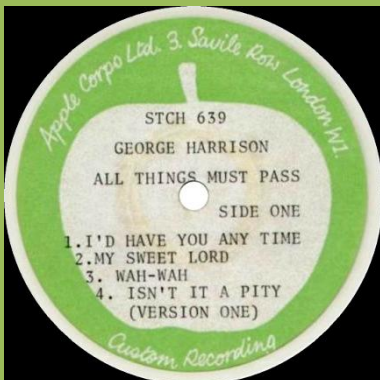

APPLE PCS 7096 - LET IT BE (The Beatles)

White labels

Apple labels

APPLE STCH 639 - ALL THINGS MUST PASS (George Harrison)

White labels

Apple labels

ZAPPLE 02 - ELECTRONIC SOUND (George Harrison)

APPLE PAS 10004 - IMAGINE (John Lennon)

APPLE PCS 7124 - JOHN LENNON/PLASTIC ONO BAND (John Lennon/Plastic Ono Band)

White labels

Test tone on B-Side

Apple labels

ZAPPLE 01 - UNFINISHED MUSIC No. 2: LIFE WITH THE LIONS (John Lennon/Yoko Ono)

APPLE APCOR 6 - IS THIS WHAT YOU WANT? (Jackie Lomax) [Mono]

White labels

Apple labels

Blank label on B-side

APPLE SAPCOR 6 - IS THIS WHAT YOU WANT? (Jackie Lomax)

APPLE PCTC 251 - RED ROSE SPEEDWAY (Paul McCartney & Wings)

APPLE SAPCOR 10 - SPACE (Modern Jazz Quartet) [one-sided]