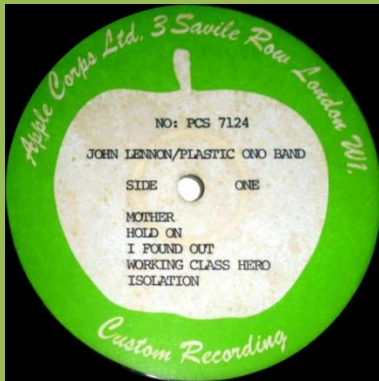

APPLE PCS 7096 - LET IT BE (The Beatles)

White labels

Apple labels

APPLE STCH 639 - ALL THINGS MUST PASS (George Harrison)

White labels

Apple labels

ZAPPLE 02 - ELECTRONIC SOUND (George Harrison)

APPLE PAS 10004 - IMAGINE (John Lennon)

APPLE PCS 7124 - JOHN LENNON/PLASTIC ONO BAND (John Lennon/Plastic Ono Band)

White labels

Test tone on B-Side

Apple labels

ZAPPLE 01 - UNFINISHED MUSIC No. 2: LIFE WITH THE LIONS (John Lennon/Yoko Ono)

APPLE APCOR 6 - IS THIS WHAT YOU WANT? (Jackie Lomax) [Mono]

White labels

Apple labels

Blank label on B-side

APPLE SAPCOR 6 - IS THIS WHAT YOU WANT? (Jackie Lomax)

APPLE PCTC 251 - RED ROSE SPEEDWAY (Paul McCartney & Wings)

APPLE SAPCOR 10 - SPACE (Modern Jazz Quartet) [one-sided]