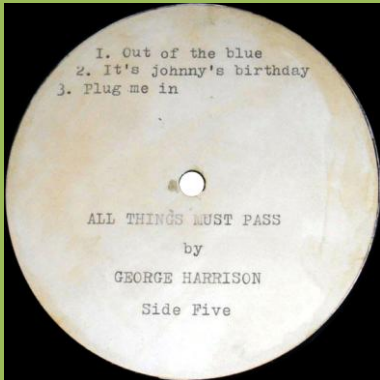

APPLE PCS 7096 - LET IT BE (The Beatles)

White labels

Apple labels

APPLE STCH 639 - ALL THINGS MUST PASS (George Harrison)

White labels

Apple labels

ZAPPLE 02 - ELECTRONIC SOUND (George Harrison)

APPLE PAS 10004 - IMAGINE (John Lennon)

APPLE PCS 7124 - JOHN LENNON/PLASTIC ONO BAND (John Lennon/Plastic Ono Band)

White labels

Test tone on B-Side

Apple labels

ZAPPLE 01 - UNFINISHED MUSIC No. 2: LIFE WITH THE LIONS (John Lennon/Yoko Ono)

APPLE APCOR 6 - IS THIS WHAT YOU WANT? (Jackie Lomax) [Mono]

White labels

Apple labels

Blank label on B-side

APPLE SAPCOR 6 - IS THIS WHAT YOU WANT? (Jackie Lomax)

APPLE PCTC 251 - RED ROSE SPEEDWAY (Paul McCartney & Wings)

APPLE SAPCOR 10 - SPACE (Modern Jazz Quartet) [one-sided]

Apple custom label glued onto blank label with Stereo print

APPLE SAPCOR 17 - YOKO ONO/PLASTIC ONO BAND (Yoko Ono/Plastic Ono Band)

SAPCOR starts over 2nd O in Ono

SAPCOR starts over L in Plastic

APPLE CORE 2001 - LIVE PEACE IN TORONTO 1969 (The Plastic Ono Band)