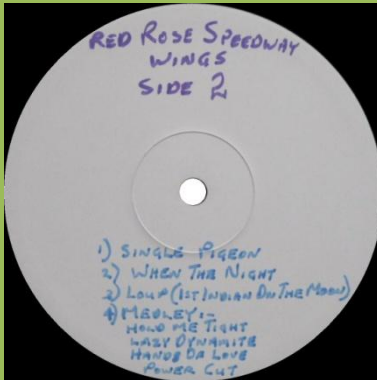

APPLE PCS 7096 - LET IT BE (The Beatles)

White labels

Apple labels

APPLE STCH 639 - ALL THINGS MUST PASS (George Harrison)

White labels

Apple labels

ZAPPLE 02 - ELECTRONIC SOUND (George Harrison)

APPLE PAS 10004 - IMAGINE (John Lennon)

APPLE PCS 7124 - JOHN LENNON/PLASTIC ONO BAND (John Lennon/Plastic Ono Band)

White labels

Test tone on B-Side

Apple labels

ZAPPLE 01 - UNFINISHED MUSIC No. 2: LIFE WITH THE LIONS (John Lennon/Yoko Ono)

APPLE APCOR 6 - IS THIS WHAT YOU WANT? (Jackie Lomax) [Mono]

White labels

Apple labels

Blank label on B-side

APPLE SAPCOR 6 - IS THIS WHAT YOU WANT? (Jackie Lomax)

APPLE PCTC 251 - RED ROSE SPEEDWAY (Paul McCartney & Wings)

APPLE SAPCOR 10 - SPACE (Modern Jazz Quartet) [one-sided]