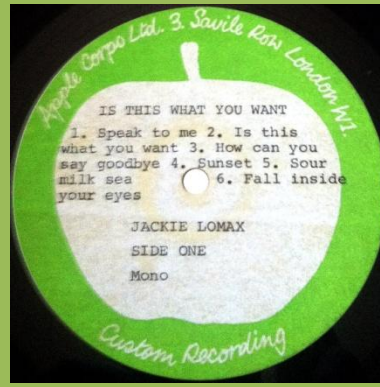

APPLE PCS 7096 - LET IT BE (The Beatles)

White labels

Apple labels

APPLE STCH 639 - ALL THINGS MUST PASS (George Harrison)

White labels

Apple labels

ZAPPLE 02 - ELECTRONIC SOUND (George Harrison)

APPLE PAS 10004 - IMAGINE (John Lennon)

APPLE PCS 7124 - JOHN LENNON/PLASTIC ONO BAND (John Lennon/Plastic Ono Band)

White labels

Test tone on B-Side

Apple labels

ZAPPLE 01 - UNFINISHED MUSIC No. 2: LIFE WITH THE LIONS (John Lennon/Yoko Ono)

APPLE APCOR 6 - IS THIS WHAT YOU WANT? (Jackie Lomax) [Mono]

White labels

Apple labels

Blank label on B-side

APPLE SAPCOR 6 - IS THIS WHAT YOU WANT? (Jackie Lomax)

APPLE PCTC 251 - RED ROSE SPEEDWAY (Paul McCartney & Wings)

APPLE SAPCOR 10 - SPACE (Modern Jazz Quartet) [one-sided]