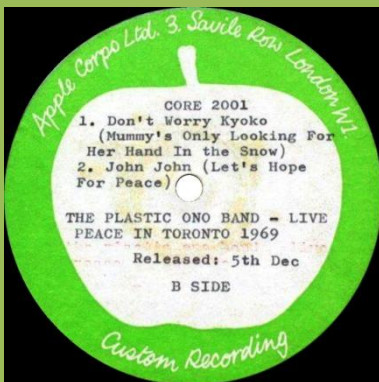

APPLE PCS 7124 - JOHN LENNON/PLASTIC ONO BAND (John Lennon/Plastic Ono Band)

White labels

Test tone on B-Side

Apple labels

ZAPPLE 01 - UNFINISHED MUSIC No. 2: LIFE WITH THE LIONS (John Lennon/Yoko Ono)

APPLE APCOR 6 - IS THIS WHAT YOU WANT? (Jackie Lomax) [Mono]

White labels

Apple labels

Blank label on B-side

APPLE SAPCOR 6 - IS THIS WHAT YOU WANT? (Jackie Lomax)

APPLE PCTC 251 - RED ROSE SPEEDWAY (Paul McCartney & Wings)

APPLE SAPCOR 10 - SPACE (Modern Jazz Quartet) [one-sided]

Apple custom label glued onto blank label with Stereo print

APPLE SAPCOR 17 - YOKO ONO/PLASTIC ONO BAND (Yoko Ono/Plastic Ono Band)

SAPCOR starts over 2nd O in Ono

SAPCOR starts over L in Plastic

APPLE CORE 2001 - LIVE PEACE IN TORONTO 1969 (The Plastic Ono Band)