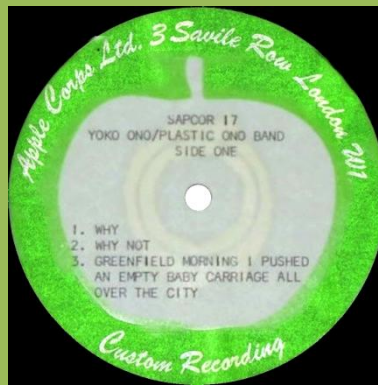

APPLE PCS 7096 - LET IT BE (The Beatles)

White labels

Apple labels

APPLE STCH 639 - ALL THINGS MUST PASS (George Harrison)

White labels

Apple labels

ZAPPLE 02 - ELECTRONIC SOUND (George Harrison)

APPLE PAS 10004 - IMAGINE (John Lennon)

APPLE PCS 7124 - JOHN LENNON/PLASTIC ONO BAND (John Lennon/Plastic Ono Band)

White labels

Test tone on B-Side

Apple labels

ZAPPLE 01 - UNFINISHED MUSIC No. 2: LIFE WITH THE LIONS (John Lennon/Yoko Ono)

APPLE APCOR 6 - IS THIS WHAT YOU WANT? (Jackie Lomax) [Mono]

White labels

Apple labels

Blank label on B-side

APPLE SAPCOR 6 - IS THIS WHAT YOU WANT? (Jackie Lomax)

APPLE PCTC 251 - RED ROSE SPEEDWAY (Paul McCartney & Wings)

APPLE SAPCOR 10 - SPACE (Modern Jazz Quartet) [one-sided]

Apple custom label glued onto blank label with Stereo print

APPLE SAPCOR 17 - YOKO ONO/PLASTIC ONO BAND (Yoko Ono/Plastic Ono Band)

SAPCOR starts over 2nd O in Ono

SAPCOR starts over L in Plastic

APPLE CORE 2001 - LIVE PEACE IN TORONTO 1969 (The Plastic Ono Band)