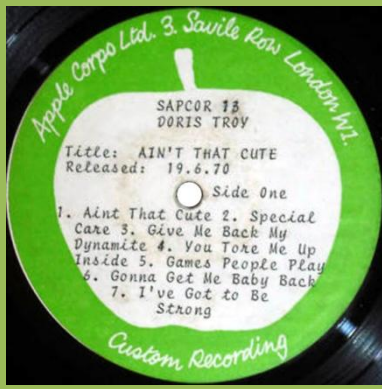

Aint That Cute without apostrophe