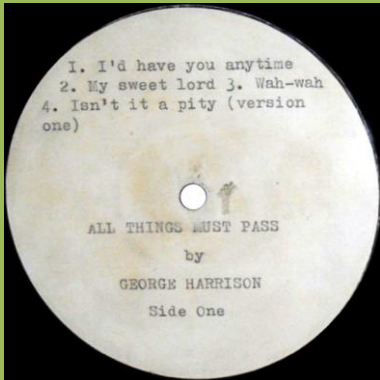

APPLE PCS 7096 - LET IT BE (The Beatles)

White labels

Apple labels

APPLE STCH 639 - ALL THINGS MUST PASS (George Harrison)

White labels

Apple labels

ZAPPLE 02 - ELECTRONIC SOUND (George Harrison)

APPLE PAS 10004 - IMAGINE (John Lennon)

APPLE PCS 7124 - JOHN LENNON/PLASTIC ONO BAND (John Lennon/Plastic Ono Band)

White labels

Test tone on B-Side

Apple labels

ZAPPLE 01 - UNFINISHED MUSIC No. 2: LIFE WITH THE LIONS (John Lennon/Yoko Ono)

APPLE APCOR 6 - IS THIS WHAT YOU WANT? (Jackie Lomax) [Mono]

White labels

Apple labels

Blank label on B-side

APPLE SAPCOR 6 - IS THIS WHAT YOU WANT? (Jackie Lomax)

APPLE PCTC 251 - RED ROSE SPEEDWAY (Paul McCartney & Wings)

APPLE SAPCOR 10 - SPACE (Modern Jazz Quartet) [one-sided]