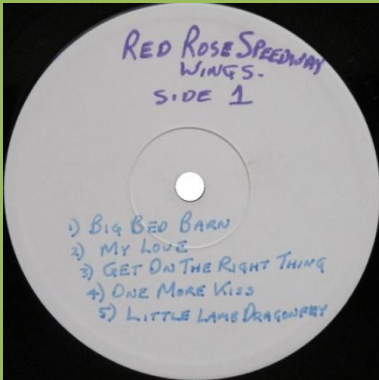

APPLE PCS 7096 - LET IT BE (The Beatles)

White labels

Apple labels

APPLE STCH 639 - ALL THINGS MUST PASS (George Harrison)

White labels

Apple labels

ZAPPLE 02 - ELECTRONIC SOUND (George Harrison)

APPLE PAS 10004 - IMAGINE (John Lennon)

APPLE PCS 7124 - JOHN LENNON/PLASTIC ONO BAND (John Lennon/Plastic Ono Band)

White labels

Test tone on B-Side

Apple labels

ZAPPLE 01 - UNFINISHED MUSIC No. 2: LIFE WITH THE LIONS (John Lennon/Yoko Ono)

APPLE APCOR 6 - IS THIS WHAT YOU WANT? (Jackie Lomax) [Mono]

White labels

Apple labels

Blank label on B-side

APPLE SAPCOR 6 - IS THIS WHAT YOU WANT? (Jackie Lomax)

APPLE PCTC 251 - RED ROSE SPEEDWAY (Paul McCartney & Wings)

APPLE SAPCOR 10 - SPACE (Modern Jazz Quartet) [one-sided]

Apple custom label glued onto blank label with Stereo print

APPLE SAPCOR 17 - YOKO ONO/PLASTIC ONO BAND (Yoko Ono/Plastic Ono Band)

SAPCOR starts over 2nd O in Ono

SAPCOR starts over L in Plastic

APPLE CORE 2001 - LIVE PEACE IN TORONTO 1969 (The Plastic Ono Band)