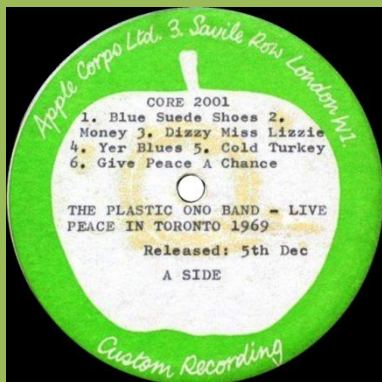

APPLE PCS 7096 - LET IT BE (The Beatles)

White labels

Apple labels

APPLE STCH 639 - ALL THINGS MUST PASS (George Harrison)

White labels

Apple labels

ZAPPLE 02 - ELECTRONIC SOUND (George Harrison)

APPLE PAS 10004 - IMAGINE (John Lennon)

APPLE PCS 7124 - JOHN LENNON/PLASTIC ONO BAND (John Lennon/Plastic Ono Band)

White labels

Test tone on B-Side

Apple labels

ZAPPLE 01 - UNFINISHED MUSIC No. 2: LIFE WITH THE LIONS (John Lennon/Yoko Ono)

APPLE APCOR 6 - IS THIS WHAT YOU WANT? (Jackie Lomax) [Mono]

White labels

Apple labels

Blank label on B-side

APPLE SAPCOR 6 - IS THIS WHAT YOU WANT? (Jackie Lomax)

APPLE PCTC 251 - RED ROSE SPEEDWAY (Paul McCartney & Wings)

APPLE SAPCOR 10 - SPACE (Modern Jazz Quartet) [one-sided]

Apple custom label glued onto blank label with Stereo print

APPLE SAPCOR 17 - YOKO ONO/PLASTIC ONO BAND (Yoko Ono/Plastic Ono Band)

SAPCOR starts over 2nd O in Ono

SAPCOR starts over L in Plastic

APPLE CORE 2001 - LIVE PEACE IN TORONTO 1969 (The Plastic Ono Band)