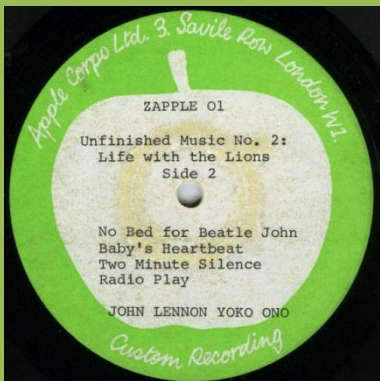

APPLE PCS 7096 - LET IT BE (The Beatles)

White labels

Apple labels

APPLE STCH 639 - ALL THINGS MUST PASS (George Harrison)

White labels

Apple labels

ZAPPLE 02 - ELECTRONIC SOUND (George Harrison)

APPLE PAS 10004 - IMAGINE (John Lennon)

APPLE PCS 7124 - JOHN LENNON/PLASTIC ONO BAND (John Lennon/Plastic Ono Band)

White labels

Test tone on B-Side

Apple labels

ZAPPLE 01 - UNFINISHED MUSIC No. 2: LIFE WITH THE LIONS (John Lennon/Yoko Ono)

APPLE APCOR 6 - IS THIS WHAT YOU WANT? (Jackie Lomax) [Mono]

White labels

Apple labels

Blank label on B-side

APPLE SAPCOR 6 - IS THIS WHAT YOU WANT? (Jackie Lomax)

APPLE PCTC 251 - RED ROSE SPEEDWAY (Paul McCartney & Wings)

APPLE SAPCOR 10 - SPACE (Modern Jazz Quartet) [one-sided]

Apple custom label glued onto blank label with Stereo print

APPLE SAPCOR 17 - YOKO ONO/PLASTIC ONO BAND (Yoko Ono/Plastic Ono Band)

SAPCOR starts over 2nd O in Ono

SAPCOR starts over L in Plastic

APPLE CORE 2001 - LIVE PEACE IN TORONTO 1969 (The Plastic Ono Band)