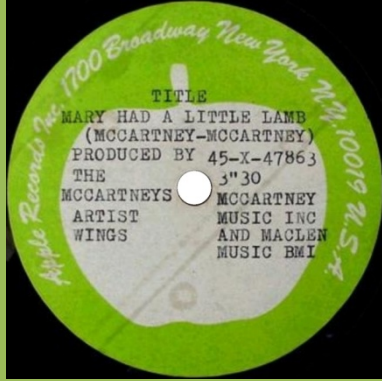

GIVE IRELAND BACK TO THE IRISH (Wings)

HELEN WHEELS (Paul McCartney & Wings)

HI HI HI/C MOON (Paul McCartney & Wings)

JET [Mono 2:49 Edit]/JET [Stereo 4:08] (Paul McCartney & Wings)

LIVE AND LET DIE [Mono]/LIVE AND LET DIE [Stereo] (Paul McCartney & Wings)

MARY HAD A LITTLE LAMB/LITTLE WOMAN LOVE (Wings)

TOMORROW (Wings)

UNCLE ALBERT ADMIRAL HALSEY/TOO MANY PEOPLE (Paul & Linda McCartney)

DEATH OF SAMANTHA/YANG YANG (Yoko Ono/Plastic Ono Band)

NOW OR NEVER (Yoko Ono/Plastic Ono Band) 10" Disc