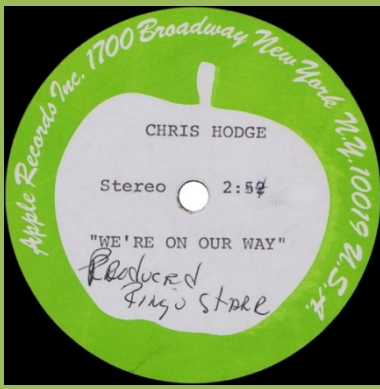

COME AND GET IT/ROCK OF ALL AGES (Badfinger)

DAY AFTER DAY 10" Disc (Badfinger)

THE NAME OF THE GAME (Badfinger)

I ME MINE (The Beatles)

[Probably Fake]

LET IT BE (The Beatles)

[Probably Fake]

KING OF FUH/NOBODY KNOWS (Brute Force)

MY SWEET LORD/ISN'T IT A PITY (George Harrison)

[Probably Fake]

WHAT IS LIFE/APPLE SCRUFFS (George Harrison)

[Probably Fake]

WE'RE ON OUR WAY (Chris Hodge)

HAPPY XMAS (John & Yoko and the Plastic Ono Band with the Harlem Community Choir)

IMAGINE/IT'S SO HARD (John Lennon)

INSTANT KARMA (John Lennon)

LUCK OF THE IRISH (John & Yoko/Plastic Ono Band)

POWER TO THE PEOPLE/OPEN YOUR BOX (John Lennon/Plastic Ono Band)

[Probably Fake]

[Probably Fake]