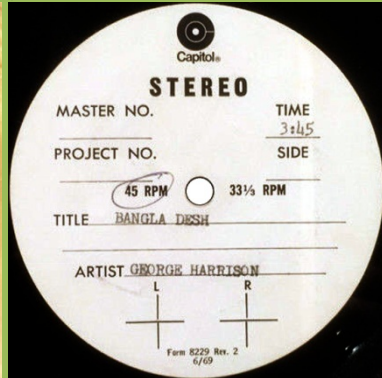

BANGLA DESH (George Harrison) One-sided 7"