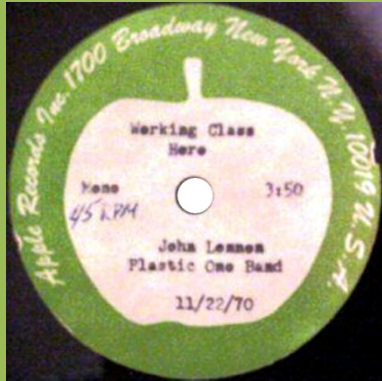

COME AND GET IT/ROCK OF ALL AGES (Badfinger)

DAY AFTER DAY 10" Disc (Badfinger)

THE NAME OF THE GAME (Badfinger)

I ME MINE (The Beatles)

[Probably Fake]

LET IT BE (The Beatles)

[Probably Fake]

KING OF FUH/NOBODY KNOWS (Brute Force)

MY SWEET LORD/ISN'T IT A PITY (George Harrison)

[Probably Fake]

WHAT IS LIFE/APPLE SCRUFFS (George Harrison)

[Probably Fake]

WE'RE ON OUR WAY (Chris Hodge)

HAPPY XMAS (John & Yoko and the Plastic Ono Band with the Harlem Community Choir)

IMAGINE/IT'S SO HARD (John Lennon)

INSTANT KARMA (John Lennon)

LUCK OF THE IRISH (John & Yoko/Plastic Ono Band)

POWER TO THE PEOPLE/OPEN YOUR BOX (John Lennon/Plastic Ono Band)

[Probably Fake]

[Probably Fake]

POWER TO THE PEOPLE/OPEN YOUR BOX 12" Disc (John Lennon/Plastic Ono Band)

WORKING CLASS HERO (John Lennon/Plastic Ono Band)

[Probably Fake]

ANOTHER DAY/OH WOMAN OH WHY (Paul McCartney)

BAND ON THE RUN [Mono 3:50 Edit]/BAND ON THE RUN [Stereo 5:09] (Paul McCartney & Wings)