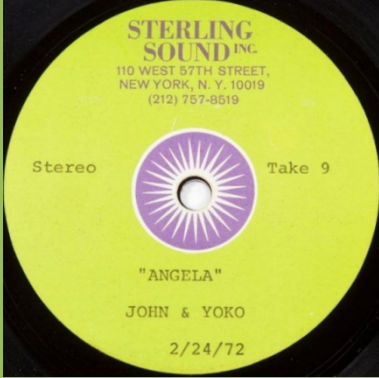

PROMO W/ INTRO (John & Yoko)

[B&W scan]