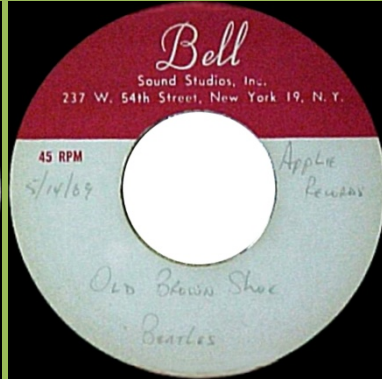

FIRE AND RAIN (James Taylor)

LET IT BE (James Taylor)

SWEET MUSIC (Lon & Derrek van Eaton)

ACETATES FOR APPLE ACTS ON NON-APPLE LABELS

COME TOGETHER (The Beatles)

DIALOGUE FROM THE BEATLES' MOTION PICTURE: "LET IT BE" (The Beatles)

[B&W scan]

GET BACK / DON'T LET ME DOWN (The Beatles)

LONG AND WINDING ROAD/FOR YOU BLUE (The Beatles)

THE BALLAD OF JOHN AND YOKO/OLD BROWN SHOE (The Beatles)

EVERGLADE WOMAN 10" Disc (Elephant's Memory)