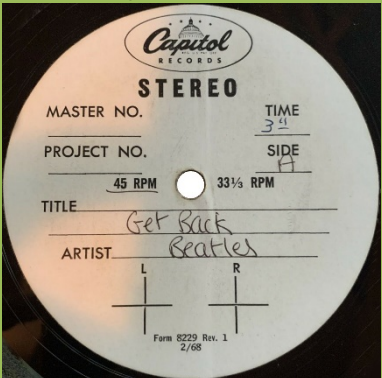

Timing corrected

Timing not corrected

NOW OR NEVER 12" Disc (Yoko Ono/Plastic Ono Band)

OPEN YOUR BOX (Yoko Ono)

TRY SOME, BUY SOME (Ronnie Spector)

BACK OFF BOOGALOO/BLINDMAN (Ringo Starr)

IT DON'T COME EASY/EARLY 1970 (Ringo Starr)

FIRE AND RAIN (James Taylor)

LET IT BE (James Taylor)

SWEET MUSIC (Lon & Derrek van Eaton)

ACETATES FOR APPLE ACTS ON NON-APPLE LABELS

COME TOGETHER (The Beatles)

DIALOGUE FROM THE BEATLES' MOTION PICTURE: "LET IT BE" (The Beatles)

[B&W scan]

GET BACK / DON'T LET ME DOWN (The Beatles)

LONG AND WINDING ROAD/FOR YOU BLUE (The Beatles)

THE BALLAD OF JOHN AND YOKO/OLD BROWN SHOE (The Beatles)

EVERGLADE WOMAN 10" Disc (Elephant's Memory)