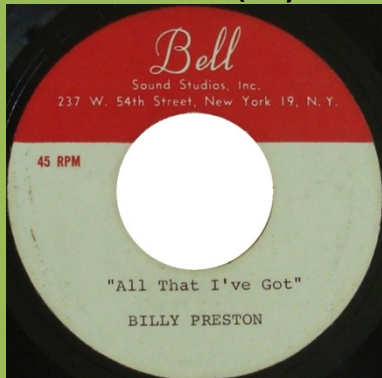

AMSTERDAM (Pt. 5)/AMSTERDAM (Pt. 6) (John and Yoko)

[B&W scan]

ANGELA (John & Yoko)

PROMO W/ INTRO (John & Yoko)

[B&W scan]

SUNDAY BLOODY SUNDAY (John & Yoko)

SUNDAY BLOODY SUNDAY (John & Yoko) 10" Disc

WOMAN IS THE NIGGER OF THE WORLD (John & Yoko)

CRIPPLED INSIDE (John Lennon)

[B&W scan]

HOW DO YOU SLEEP?/OH YOKO! (John Lennon)

[B&W scan]

OH MY LOVE/I DON'T WANT TO BE A SOLDIER MAMA, I DON'T WANNA DIE (John Lennon)

WORKING CLASS HERO / LOOK AT ME (John Lennon)

POWER TO THE PEOPLE/OPEN YOUR BOX (John Lennon/Plastic Ono Band)

SOUR MILK SEA / (I) FALL INSIDE YOUR EYES (Jackie Lomax)

COLD TURKEY (Plastic Ono Band)

HAPPY XMAS (War Is Over) / LISTEN, THE SNOW IS FALLING (The Plastic Ono Band)

ANOTHER DAY 8" Disc (Paul McCartney)

BAND ON THE RUN [3:40 Edit] 12" Disc (Paul McCartney)

HI HI HI (Paul McCartney & Wings)

JUNIOR'S FARM (Paul McCartney & Wings)

ALL THAT I'VE GOT (Billy Preston) One-sided 7" Disc