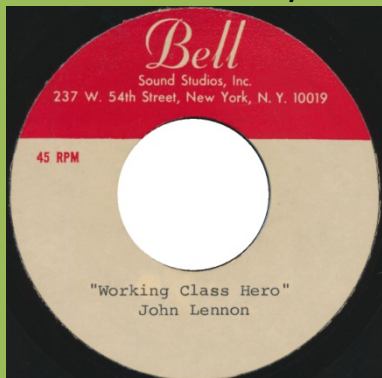

AMSTERDAM (Pt. 5)/AMSTERDAM (Pt. 6) (John and Yoko)

[B&W scan]

ANGELA (John & Yoko)

PROMO W/ INTRO (John & Yoko)

[B&W scan]

SUNDAY BLOODY SUNDAY (John & Yoko)

SUNDAY BLOODY SUNDAY (John & Yoko) 10" Disc

WOMAN IS THE NIGGER OF THE WORLD (John & Yoko)

CRIPPLED INSIDE (John Lennon)

[B&W scan]

HOW DO YOU SLEEP?/OH YOKO! (John Lennon)

[B&W scan]

OH MY LOVE/I DON'T WANT TO BE A SOLDIER MAMA, I DON'T WANNA DIE (John Lennon)

WORKING CLASS HERO / LOOK AT ME (John Lennon)

POWER TO THE PEOPLE/OPEN YOUR BOX (John Lennon/Plastic Ono Band)

SOUR MILK SEA / (I) FALL INSIDE YOUR EYES (Jackie Lomax)

COLD TURKEY (Plastic Ono Band)

HAPPY XMAS (War Is Over) / LISTEN, THE SNOW IS FALLING (The Plastic Ono Band)