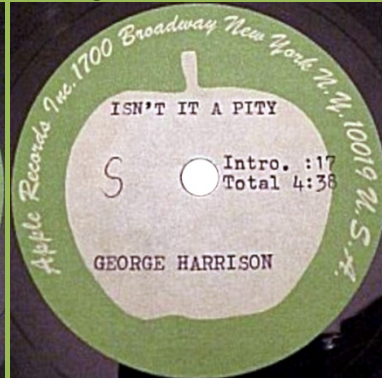

COME AND GET IT/ROCK OF ALL AGES (Badfinger)

DAY AFTER DAY 10" Disc (Badfinger)

THE NAME OF THE GAME (Badfinger)

I ME MINE (The Beatles)

[Probably Fake]

LET IT BE (The Beatles)

[Probably Fake]

KING OF FUH/NOBODY KNOWS (Brute Force)

MY SWEET LORD/ISN'T IT A PITY (George Harrison)

[Probably Fake]

WHAT IS LIFE/APPLE SCRUFFS (George Harrison)

[Probably Fake]

WE'RE ON OUR WAY (Chris Hodge)

HAPPY XMAS (John & Yoko and the Plastic Ono Band with the Harlem Community Choir)

IMAGINE/IT'S SO HARD (John Lennon)

INSTANT KARMA (John Lennon)

LUCK OF THE IRISH (John & Yoko/Plastic Ono Band)

POWER TO THE PEOPLE/OPEN YOUR BOX (John Lennon/Plastic Ono Band)

[Probably Fake]

[Probably Fake]