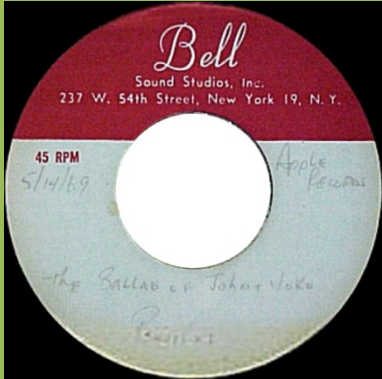

FIRE AND RAIN (James Taylor)

LET IT BE (James Taylor)

SWEET MUSIC (Lon & Derrek van Eaton)

ACETATES FOR APPLE ACTS ON NON-APPLE LABELS

COME TOGETHER (The Beatles)

DIALOGUE FROM THE BEATLES' MOTION PICTURE: "LET IT BE" (The Beatles)

[B&W scan]

GET BACK / DON'T LET ME DOWN (The Beatles)

LONG AND WINDING ROAD/FOR YOU BLUE (The Beatles)

THE BALLAD OF JOHN AND YOKO/OLD BROWN SHOE (The Beatles)

EVERGLADE WOMAN 10" Disc (Elephant's Memory)