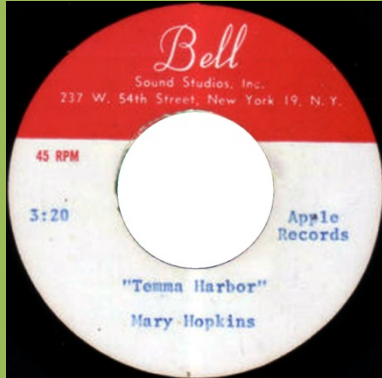

BANGLA DESH (George Harrison) One-sided 7"

GOODBYE/SPARROW (Mary Hopkin)

QUE SERA, SERA (Mary Hopkin)

TEMMA HARBOUR (Mary Hopkin)

THINK ABOUT YOUR CHILDREN 10" Disc (Mary Hopkin)
[B&W scan]

THOSE WERE THE DAYS [3:20 Edit] 8" Disc (Mary Hopkin)