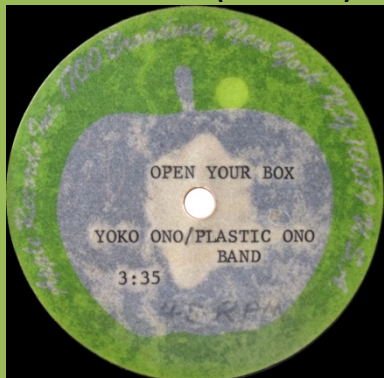

GIVE IRELAND BACK TO THE IRISH (Wings)

HELEN WHEELS (Paul McCartney & Wings)

HI HI HI/C MOON (Paul McCartney & Wings)

JET [Mono 2:49 Edit]/JET [Stereo 4:08] (Paul McCartney & Wings)

LIVE AND LET DIE [Mono]/LIVE AND LET DIE [Stereo] (Paul McCartney & Wings)

MARY HAD A LITTLE LAMB/LITTLE WOMAN LOVE (Wings)

TOMORROW (Wings)

UNCLE ALBERT ADMIRAL HALSEY/TOO MANY PEOPLE (Paul & Linda McCartney)

DEATH OF SAMANTHA/YANG YANG (Yoko Ono/Plastic Ono Band)

NOW OR NEVER (Yoko Ono/Plastic Ono Band) 10" Disc

Timing corrected

Timing not corrected

NOW OR NEVER 12" Disc (Yoko Ono/Plastic Ono Band)

OPEN YOUR BOX (Yoko Ono)

TRY SOME, BUY SOME (Ronnie Spector)

BACK OFF BOOGALOO/BLINDMAN (Ringo Starr)

IT DON'T COME EASY/EARLY 1970 (Ringo Starr)