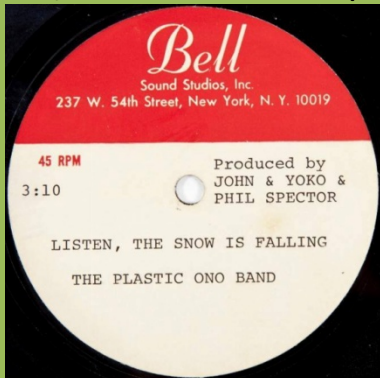

CRIPPLED INSIDE (John Lennon)

[B&W scan]

HOW DO YOU SLEEP?/OH YOKO! (John Lennon)

[B&W scan]

OH MY LOVE/I DON'T WANT TO BE A SOLDIER MAMA, I DON'T WANNA DIE (John Lennon)

WORKING CLASS HERO / LOOK AT ME (John Lennon)

POWER TO THE PEOPLE/OPEN YOUR BOX (John Lennon/Plastic Ono Band)

SOUR MILK SEA / (I) FALL INSIDE YOUR EYES (Jackie Lomax)

COLD TURKEY (Plastic Ono Band)

HAPPY XMAS (War Is Over) / LISTEN, THE SNOW IS FALLING (The Plastic Ono Band)