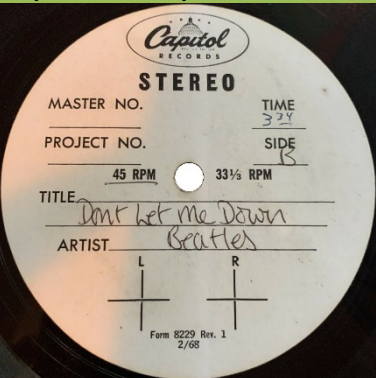

ACETATES FOR APPLE ACTS ON NON-APPLE LABELS

[B&W scan]