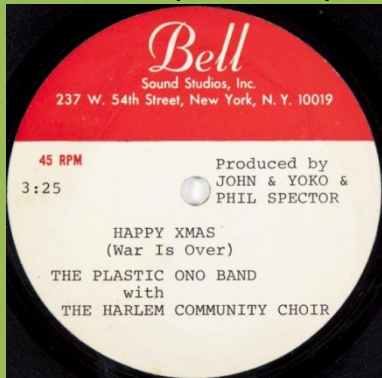

CRIPPLED INSIDE (John Lennon)

[B&W scan]

HOW DO YOU SLEEP?/OH YOKO! (John Lennon)

[B&W scan]

OH MY LOVE/I DON'T WANT TO BE A SOLDIER MAMA, I DON'T WANNA DIE (John Lennon)

WORKING CLASS HERO / LOOK AT ME (John Lennon)

POWER TO THE PEOPLE/OPEN YOUR BOX (John Lennon/Plastic Ono Band)

SOUR MILK SEA / (I) FALL INSIDE YOUR EYES (Jackie Lomax)

COLD TURKEY (Plastic Ono Band)

HAPPY XMAS (War Is Over) / LISTEN, THE SNOW IS FALLING (The Plastic Ono Band)